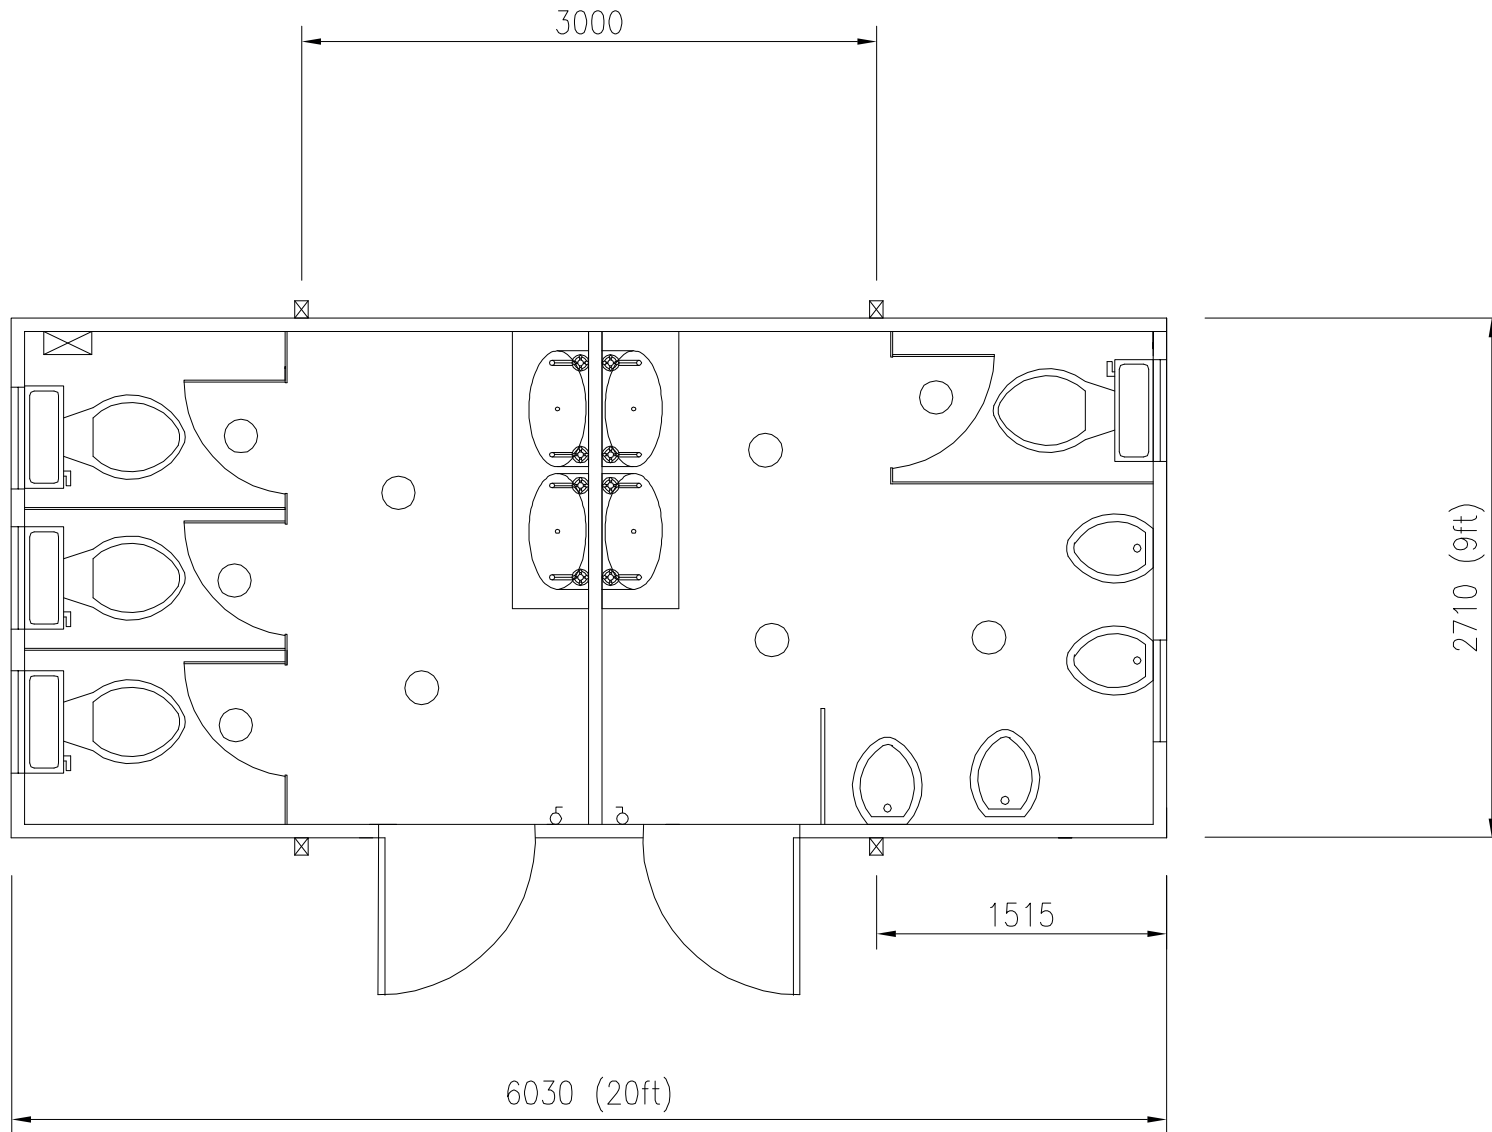

Water Inlet &
Waste Outlet

SEARCH

Head Office:
WILLIAM G. SEARCH LTD.
Whitehall Road, Leeds LS12 6EP
Tel: 0113 263 9081
Fax: 0113 231 0267
Website: www.wgsearch.co.uk

TITLE
**Mains Toilet - 20' Jack
Leg Combined**

SCALE
1:40

DWG No
10/JLC/

DRN.
scj