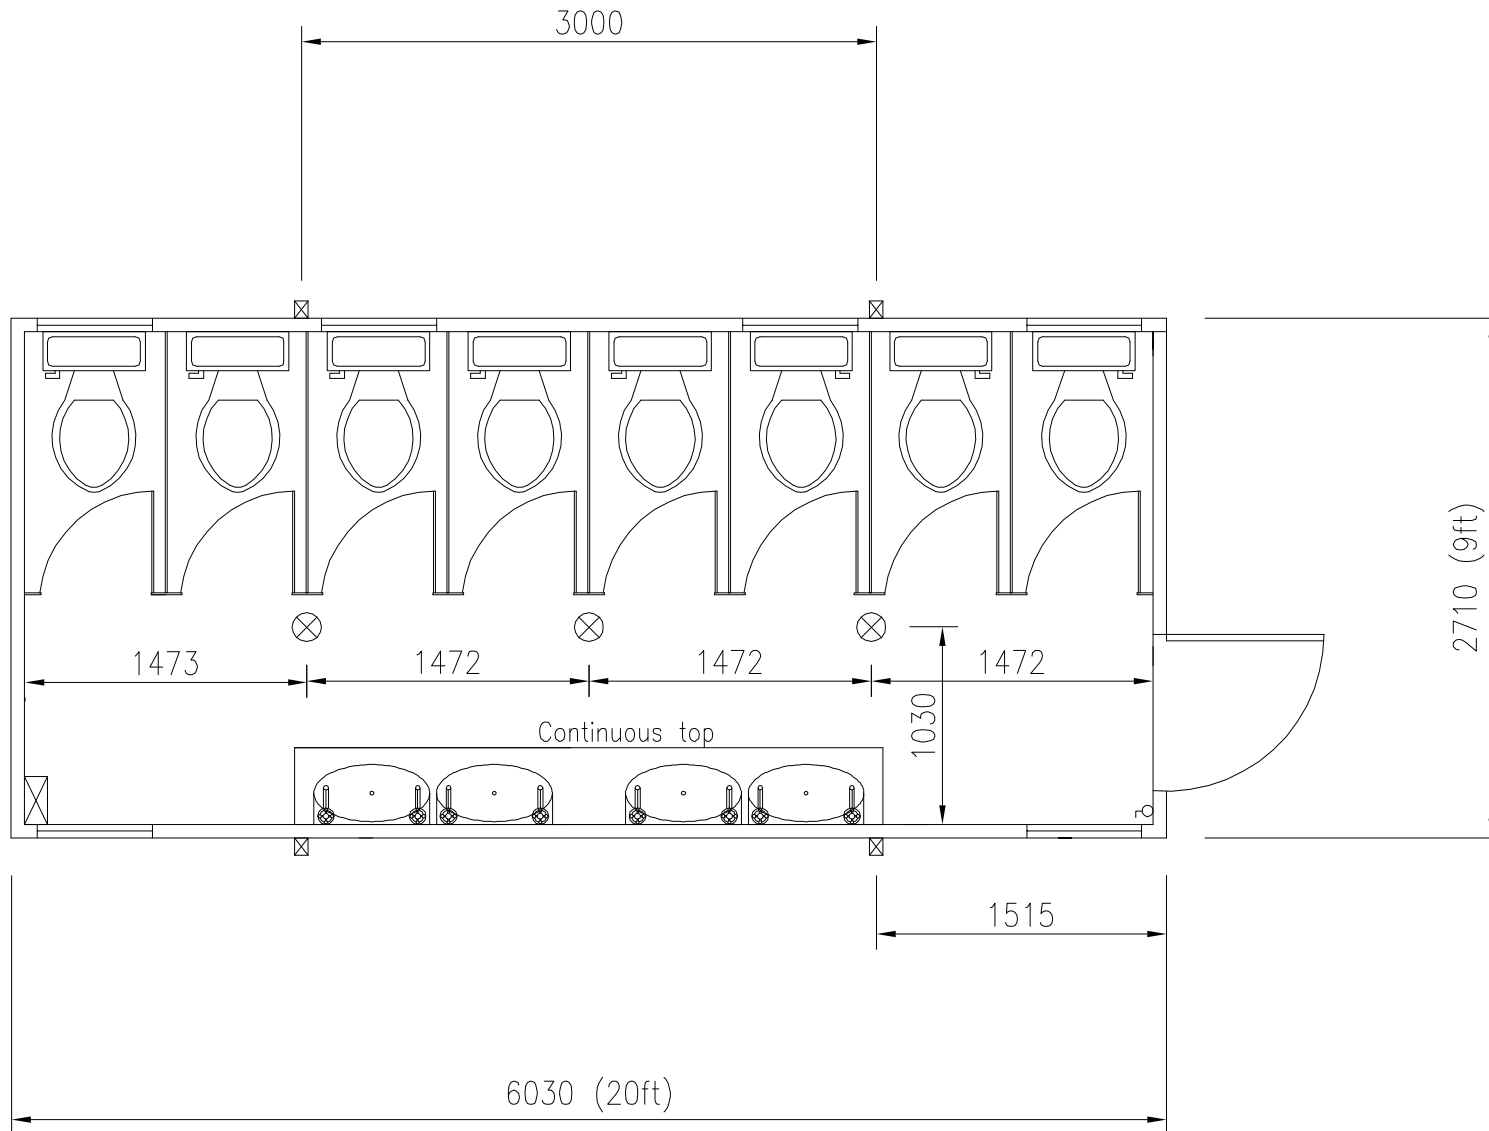

Water Inlet &
Waste Outlet

Electric
Connection

SEARCH
Head Office:
WILLIAM G. SEARCH LTD.
Whitthall Road, Leeds LS12 6EP
Tel: 0113 263 9081
Fax: 0113 231 0267
Website: www.wgsearch.co.uk

TITLE
Mains Toilet - 20'
Jack Leg Ladies

DWG No
11/JLL/

SCALE
1:40

DRN.
scj